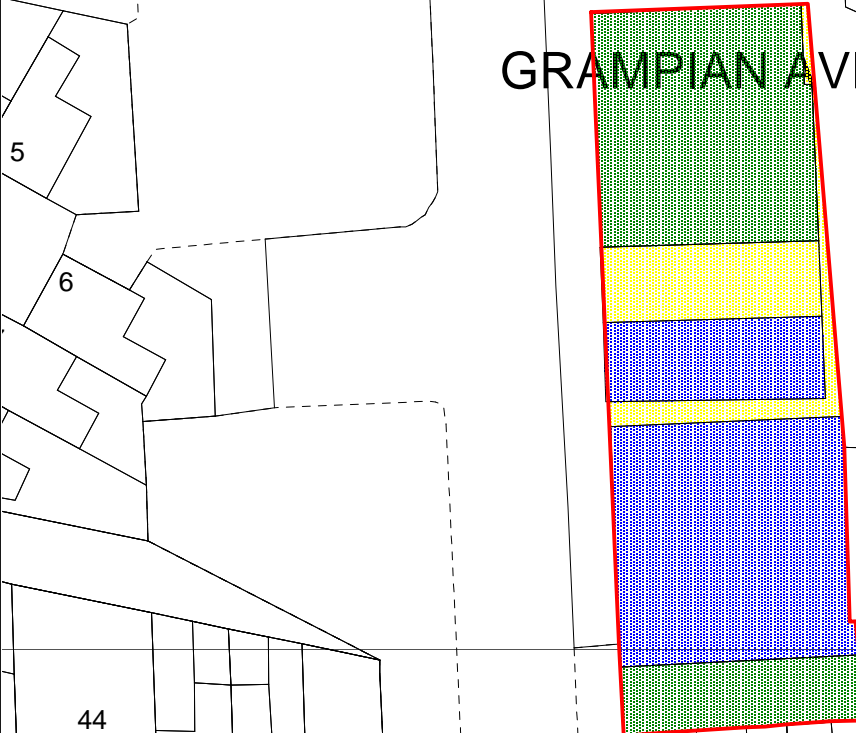

Car Park

GRAMPIAN AVENUE

UPPER NEWTOWN

6.4

Bloomfield
Bapt Ch

Scale 1:500

-  BCC Playground
-  Dfl
-  RadiusHousing
-  Radius Housing providing qualified possessory title